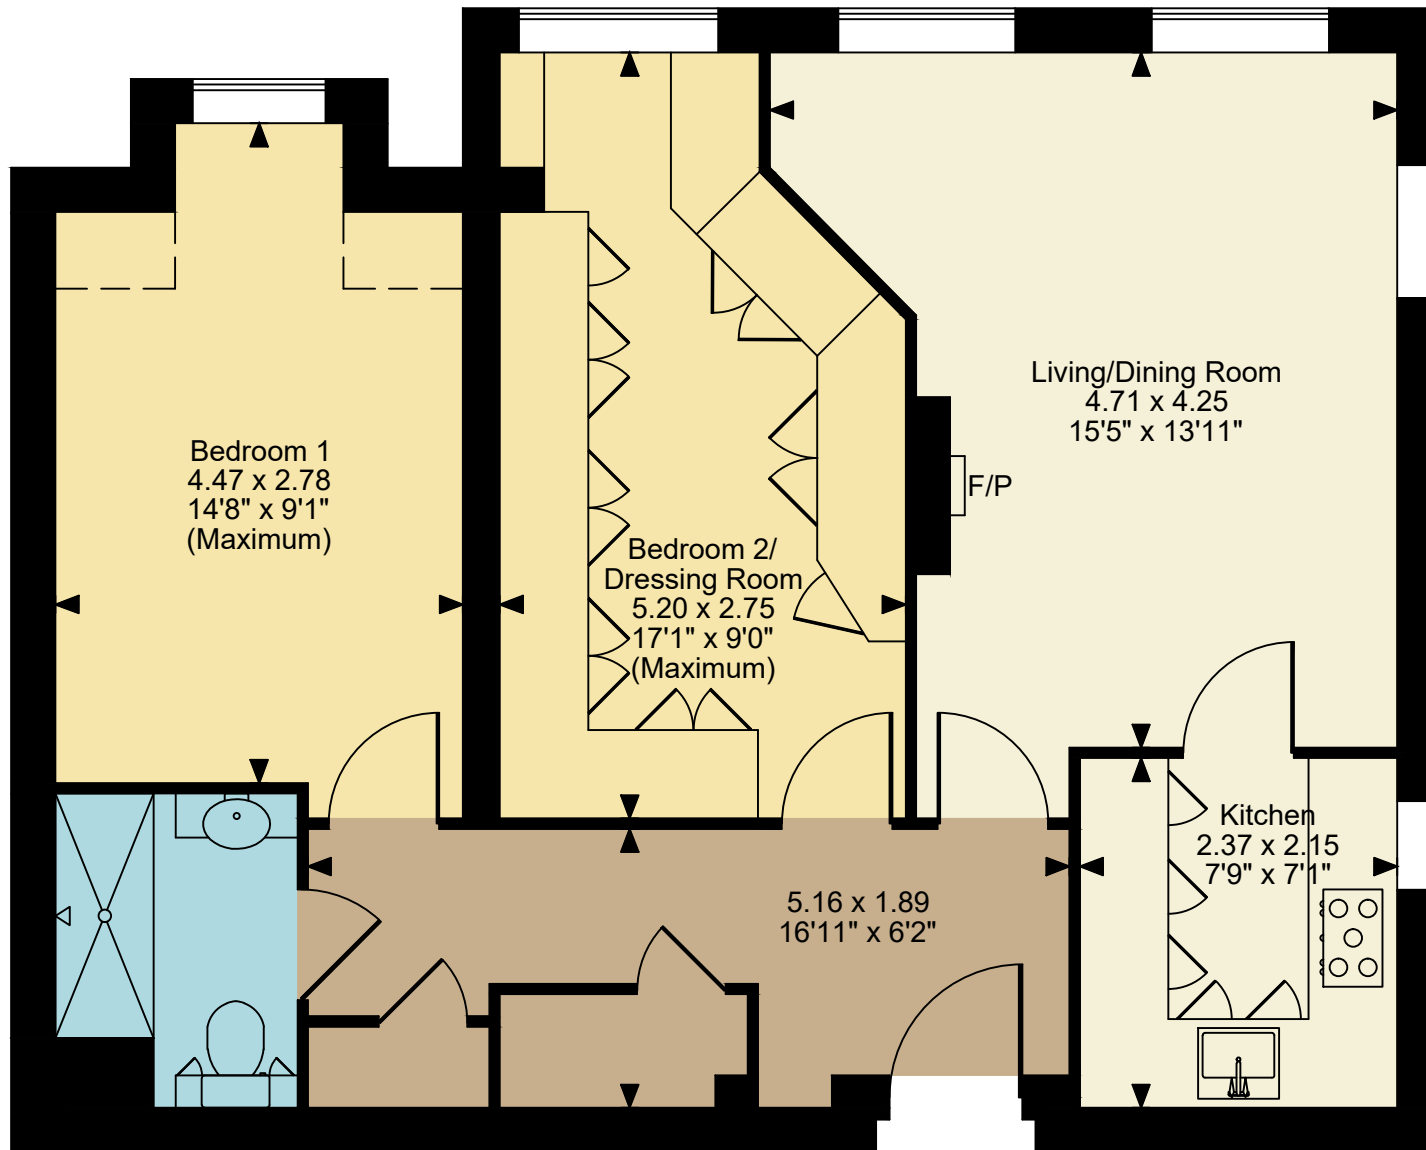

Approximate Gross Internal Area
654 Sq Ft/61 Sq M

Second Floor

FOR ILLUSTRATIVE PURPOSES ONLY - NOT TO SCALE

The position & size of doors, windows, appliances and other features are approximate only.

□□□ Denotes restricted head height