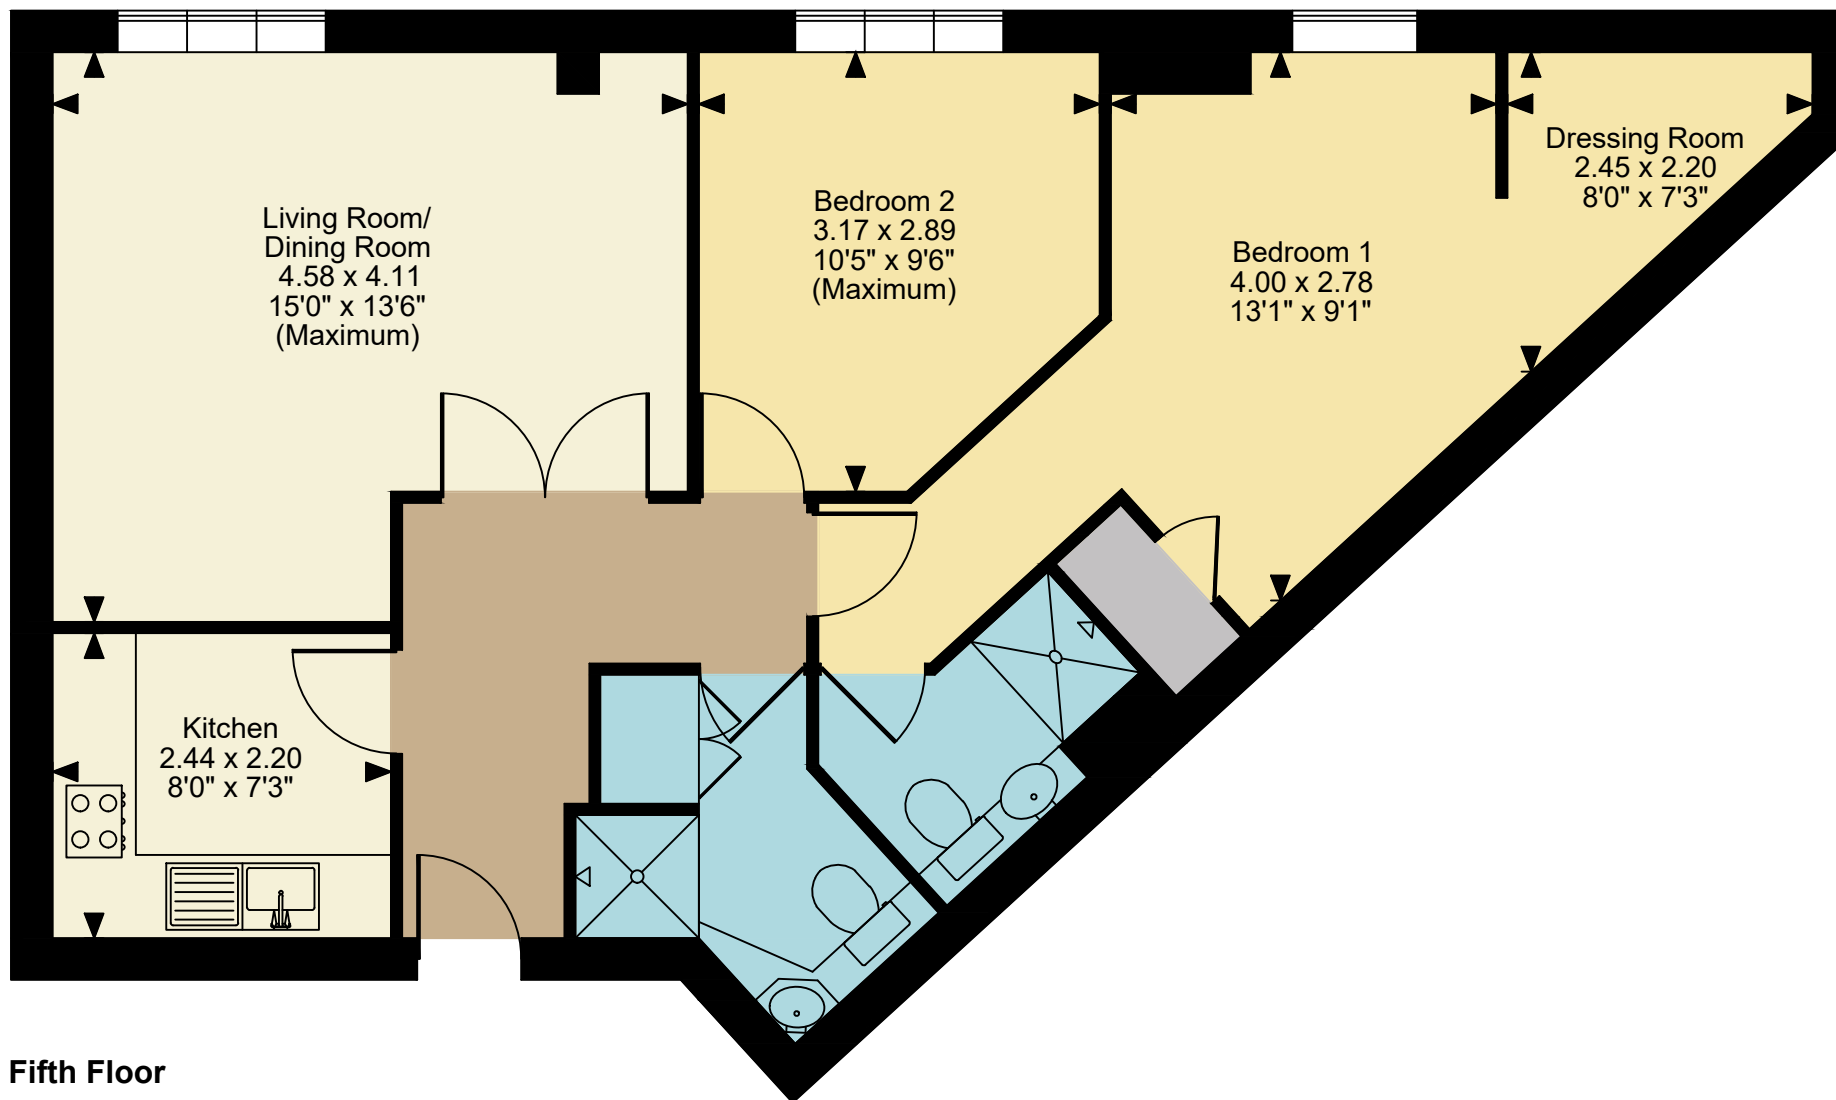

Approximate Gross Internal Area
671 Sq Ft/62 Sq M

Fifth Floor

FOR ILLUSTRATIVE PURPOSES ONLY - NOT TO SCALE

The position & size of doors, windows, appliances and other features are approximate only.
© AspireCountryHomes. Unauthorised reproduction prohibited. Drawing ref. dig/8594393/AVA