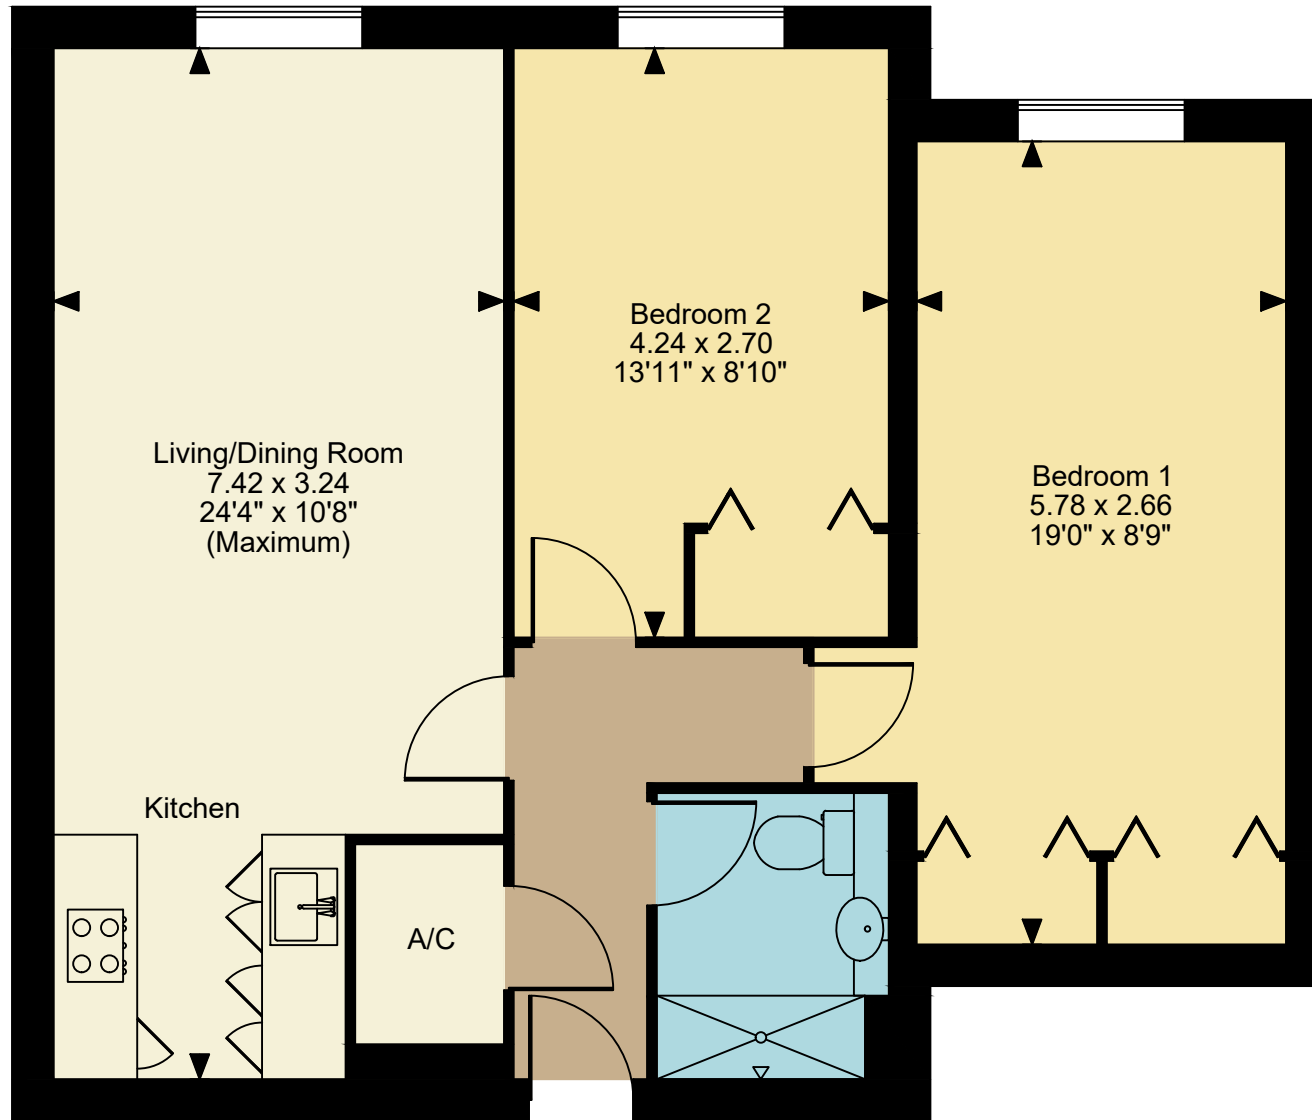

**Approximate Gross Internal Area
657 Sq Ft/61 Sq M**

First Floor

FOR ILLUSTRATIVE PURPOSES ONLY - NOT TO SCALE

The position & size of doors, windows, appliances and other features are approximate only.

Aspire Country Homes . Unauthorised reproduction prohibited. Drawing ref. dig/8594067/DWL