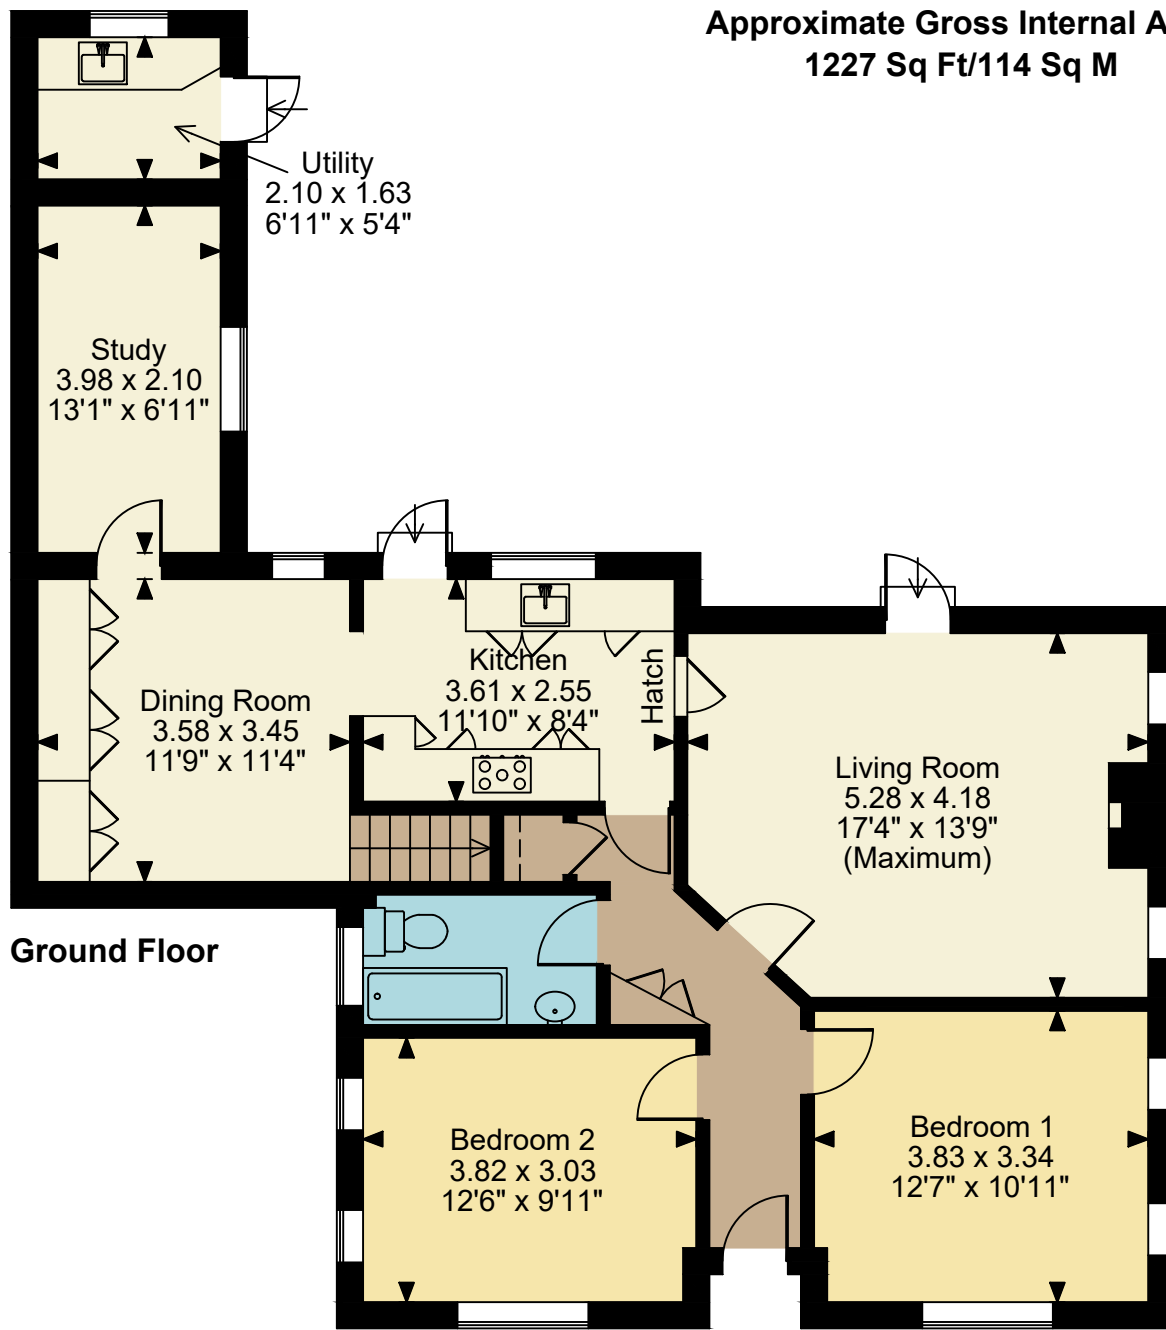

**Approximate Gross Internal Area
1227 Sq Ft/114 Sq M**

FOR ILLUSTRATIVE PURPOSES ONLY - NOT TO SCALE

The position & size of doors, windows, appliances and other features are approximate only.

□□□□ Denotes restricted head height