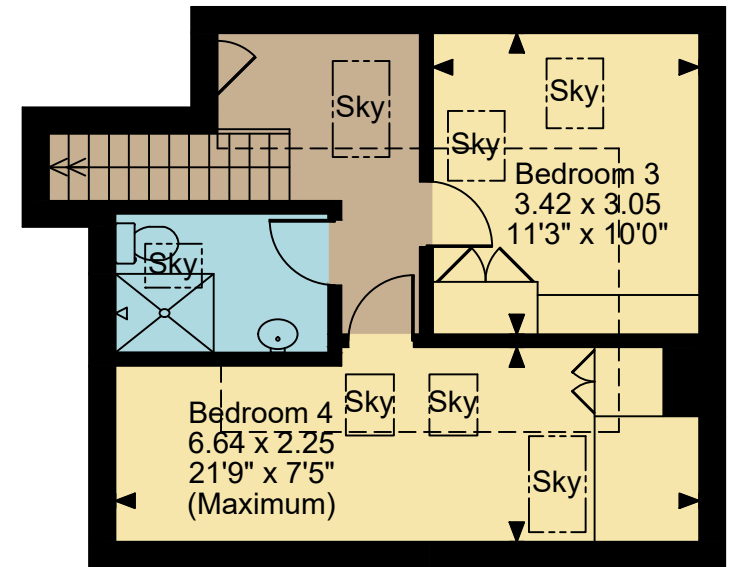

**Approximate Gross Internal Area
1227 Sq Ft/114 Sq M**

FOR ILLUSTRATIVE PURPOSES ONLY - NOT TO SCALE

The position & size of doors, windows, appliances and other features are approximate only.

□□□□ Denotes restricted head height