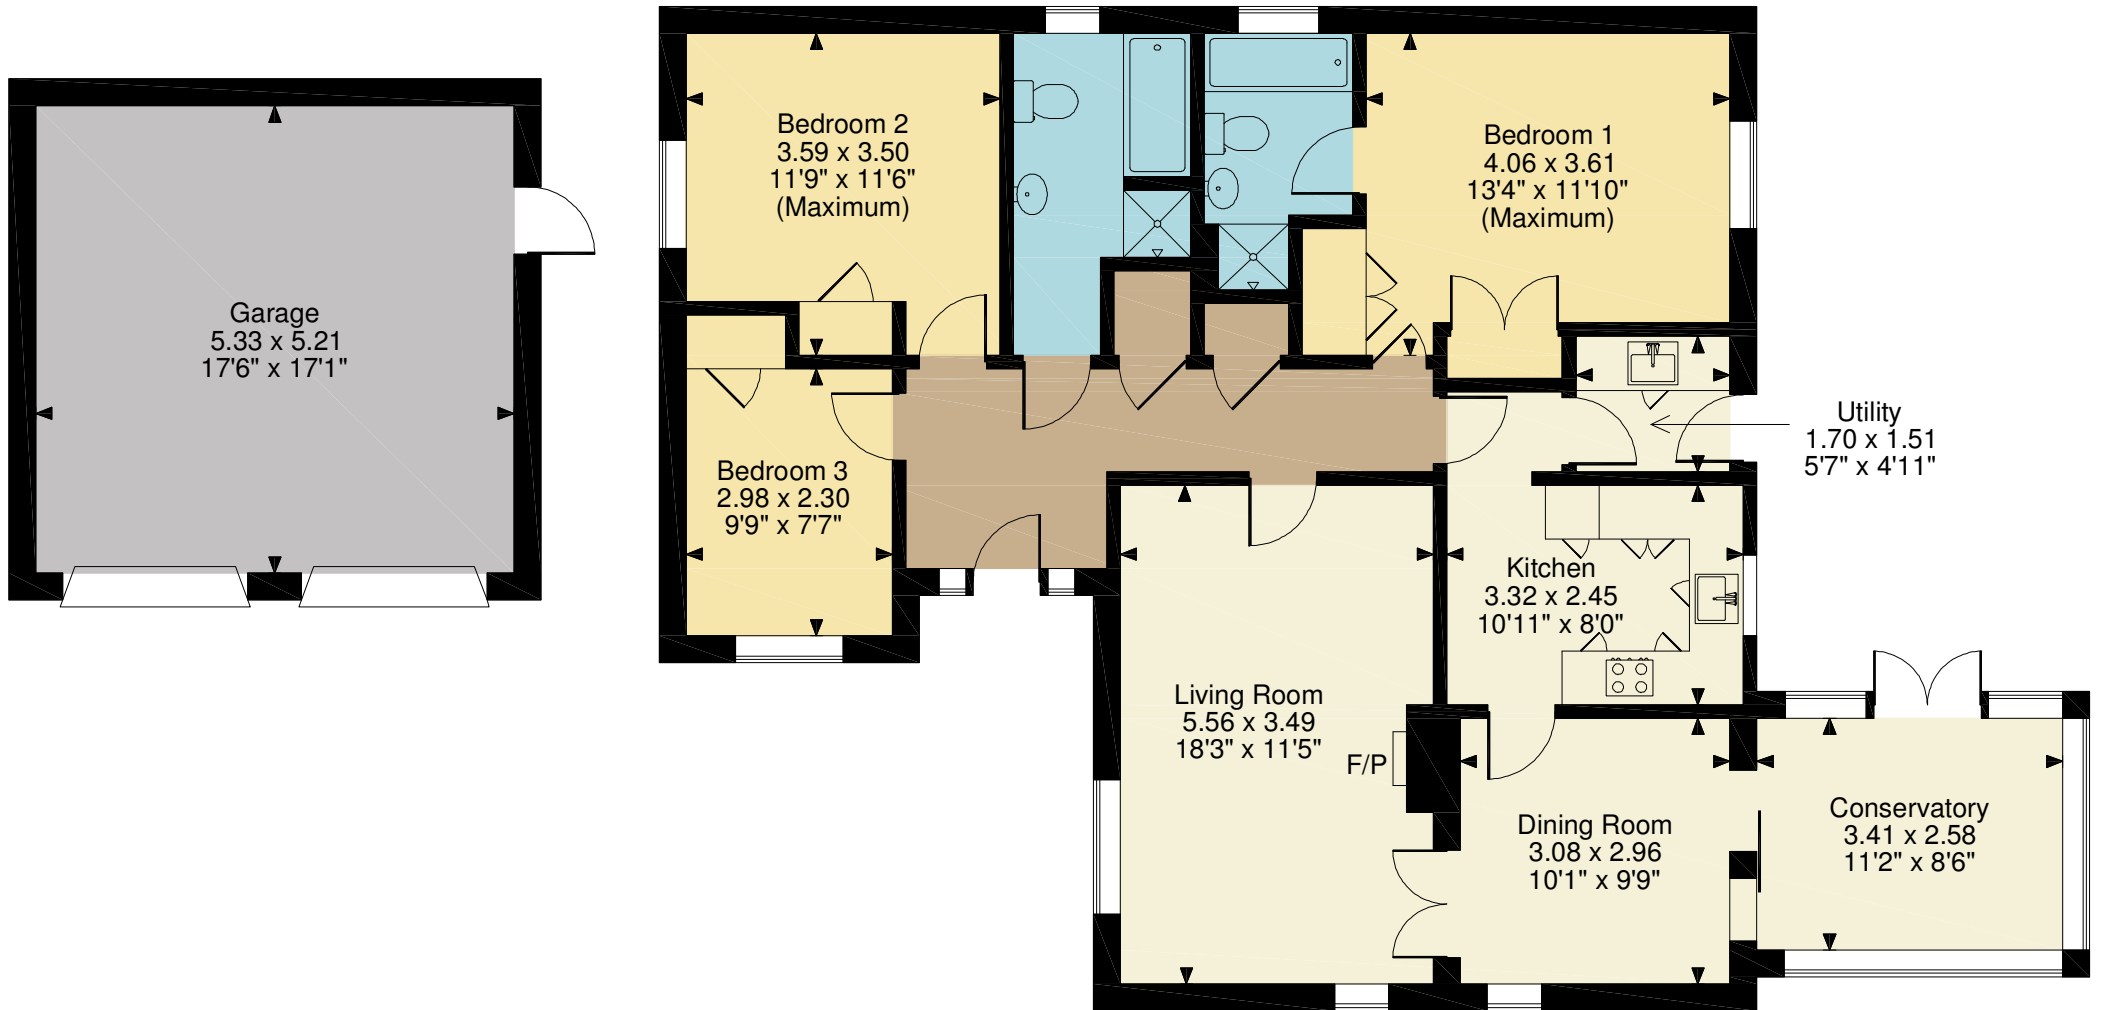

Approximate Gross Internal Area
Main House = 1213 Sq Ft/113 Sq M
Garage = 299 Sq Ft/28 Sq M

FOR ILLUSTRATIVE PURPOSES ONLY - NOT TO SCALE

The position & size of doors, windows, appliances and other features are approximate only.
© AspireCountryHomes. Unauthorised reproduction prohibited. Drawing ref. dig/8524170/DWL