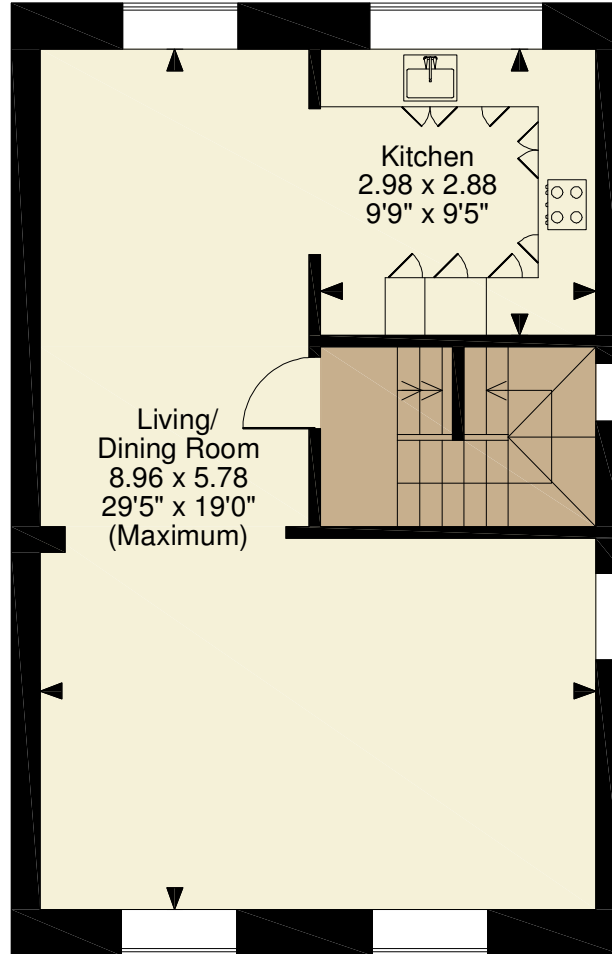

Approximate Gross Internal Area  
 Main House = 1405 Sq Ft/131 Sq M  
 Store = 55 Sq Ft/5 Sq M  
 Carport = 115 Sq Ft/11 Sq M

Ground Floor

First Floor

Second Floor

**FOR ILLUSTRATIVE PURPOSES ONLY - NOT TO SCALE**

The position & size of doors, windows, appliances and other features are approximate only.

□□□□ Denotes restricted head height

Aspire Country Homes Unauthorised reproduction prohibited. Drawing ref. dig/8472127/DWL