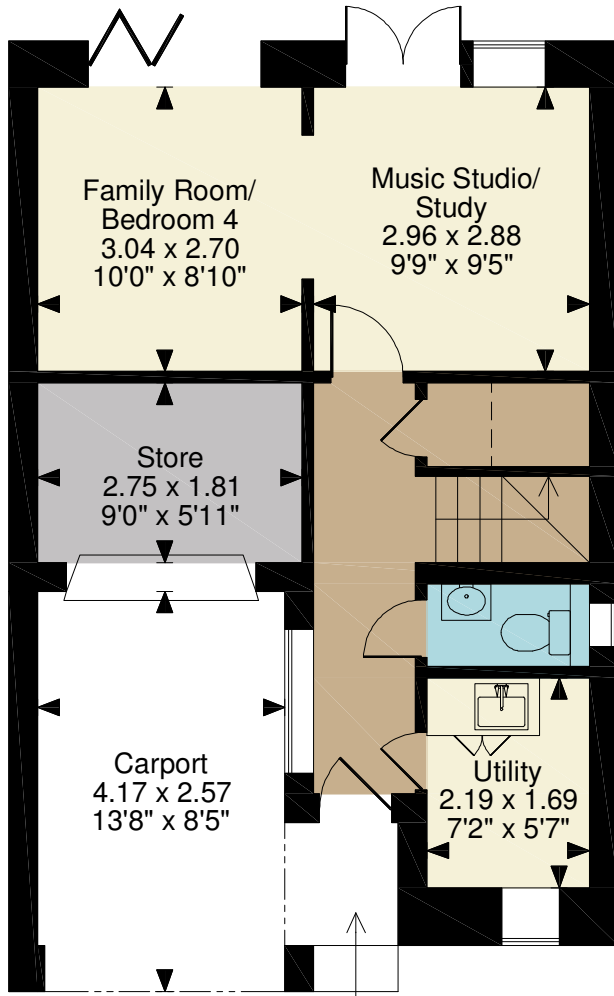

Approximate Gross Internal Area  
 Main House = 1405 Sq Ft/131 Sq M  
 Store = 55 Sq Ft/5 Sq M  
 Carport = 115 Sq Ft/11 Sq M

Ground Floor

First Floor

Second Floor

**FOR ILLUSTRATIVE PURPOSES ONLY - NOT TO SCALE**

The position & size of doors, windows, appliances and other features are approximate only.

□□□□ Denotes restricted head height

Aspire Country Homes Unauthorised reproduction prohibited. Drawing ref. dig/8472127/DWL