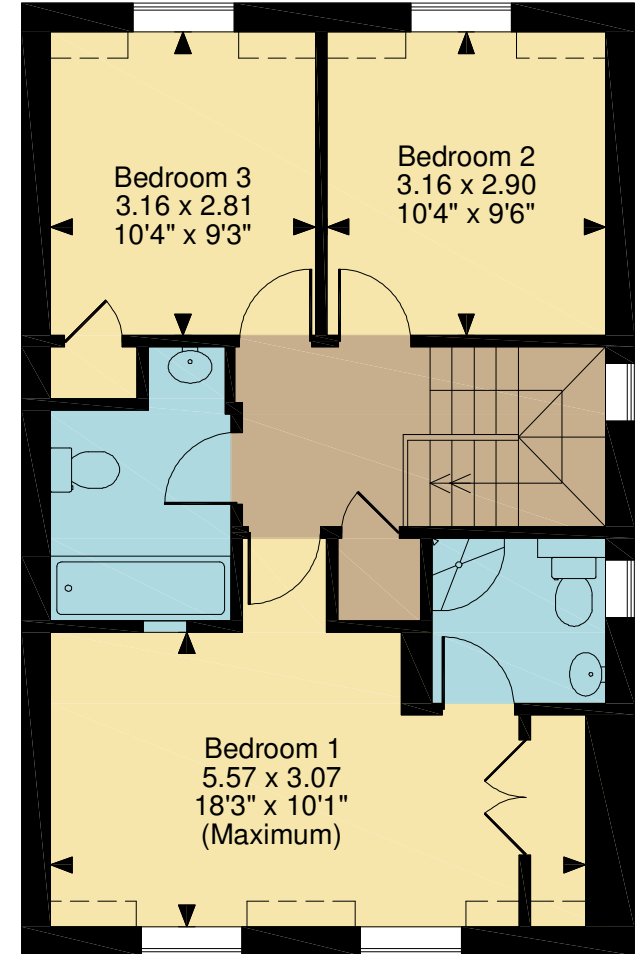

Approximate Gross Internal Area  
 Main House = 1405 Sq Ft/131 Sq M  
 Store = 55 Sq Ft/5 Sq M  
 Carport = 115 Sq Ft/11 Sq M

Ground Floor

First Floor

Second Floor

**FOR ILLUSTRATIVE PURPOSES ONLY - NOT TO SCALE**

The position & size of doors, windows, appliances and other features are approximate only.

□□□□ Denotes restricted head height

Aspire Country Homes Unauthorised reproduction prohibited. Drawing ref. dig/8472127/DWL