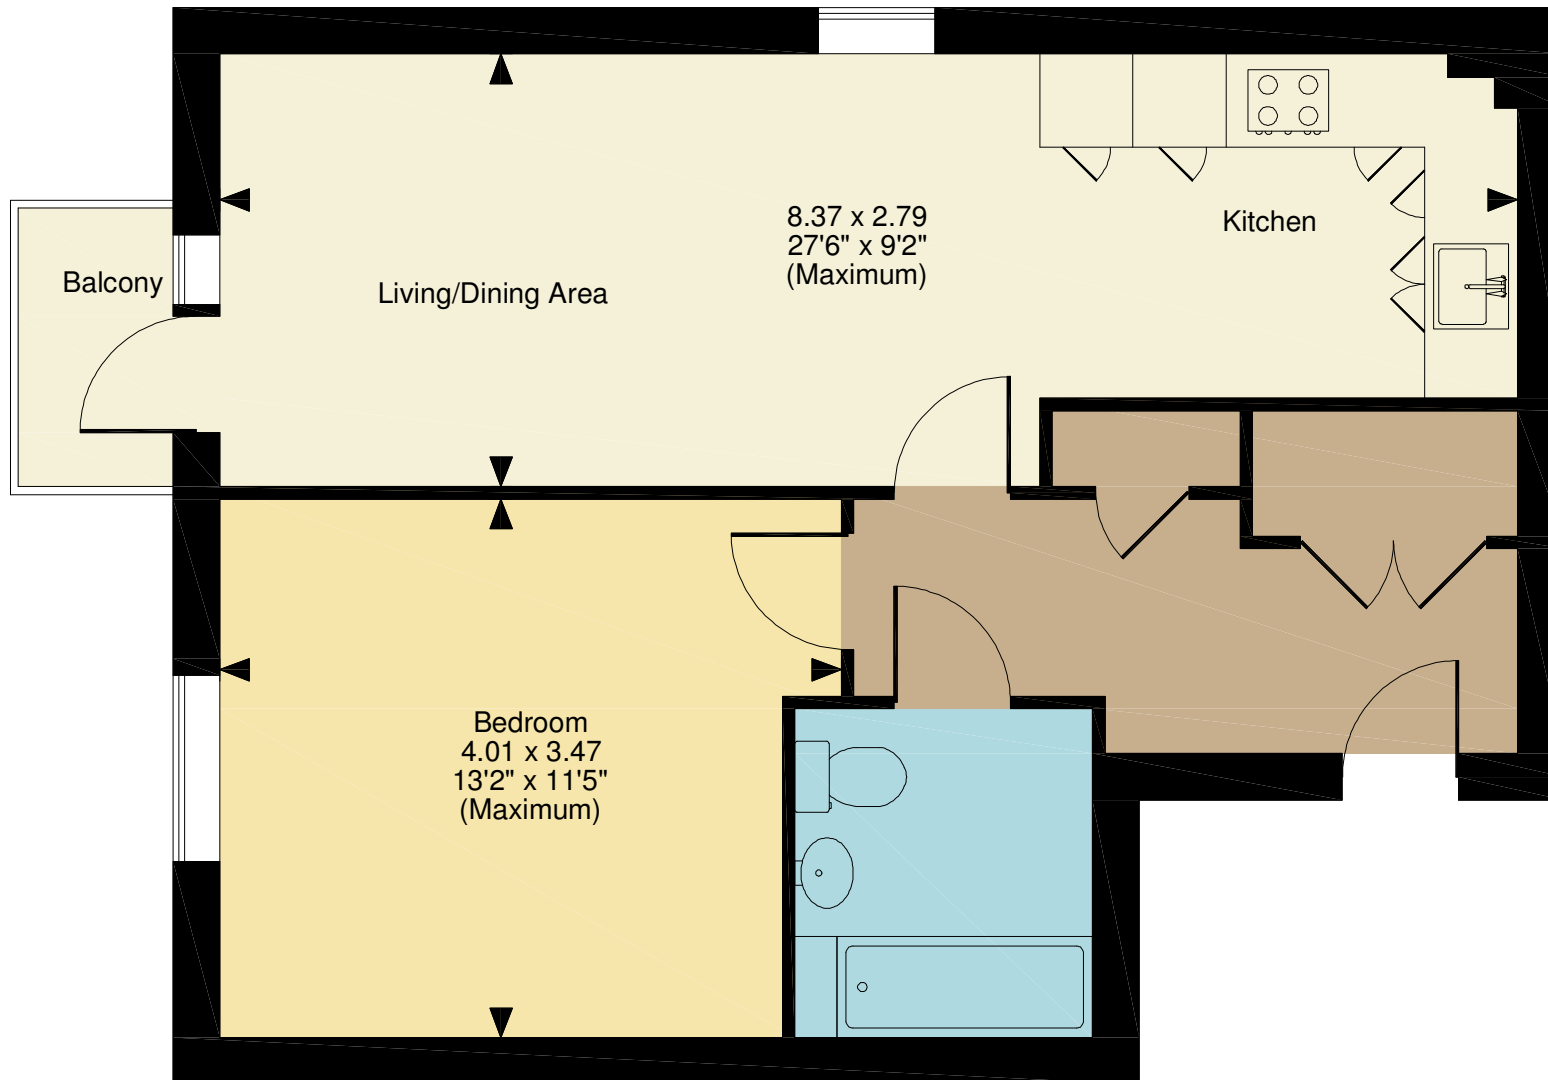

Approximate Gross Internal Area
517 Sq Ft/48 Sq M
Balcony Internal Area = 19 Sq Ft/2 Sq M

Third Floor

FOR ILLUSTRATIVE PURPOSES ONLY - NOT TO SCALE

The position & size of doors, windows, appliances and other features are approximate only.
Aspire Country Homes Unauthorised reproduction prohibited. Drawing ref. dig/8466499/DWL