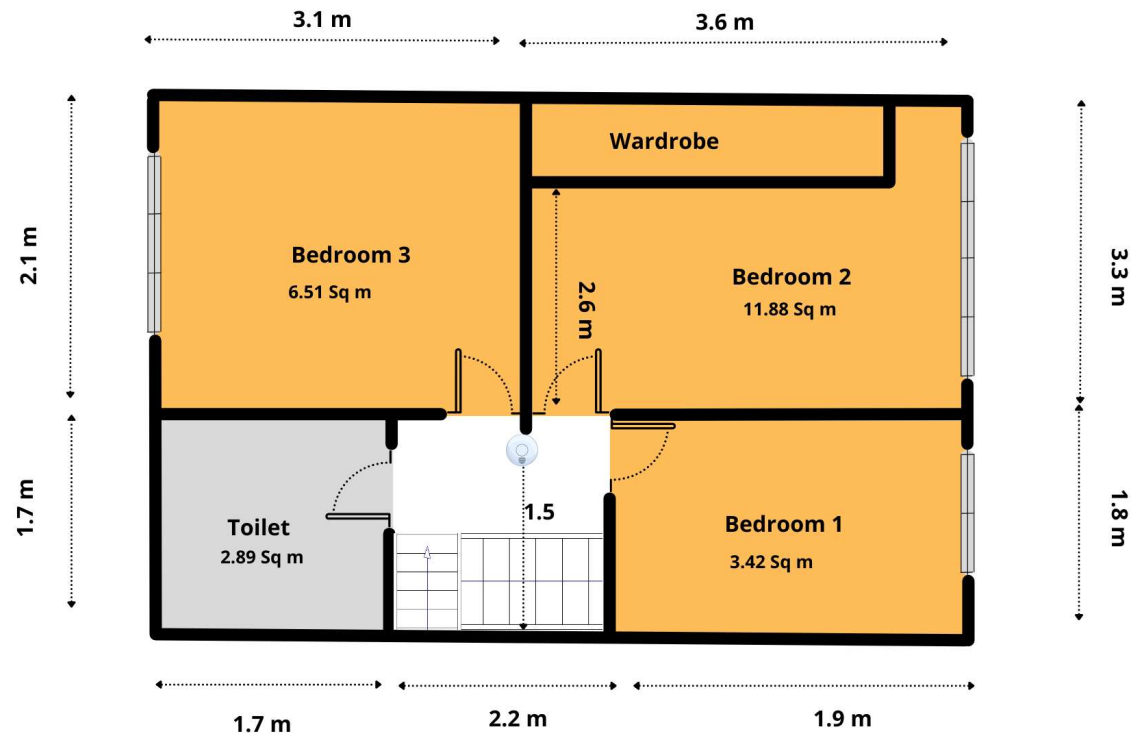

Property Address
21 Raeburn Road,
Edgware, HA8 5TW

All units in meters
Not to Scale

First Floor

 **Smoke Alarm**

Disclaimer: Whilst all efforts have been made to ensure accuracy, this floor-plan is for illustrative purposes only and should be used only as such. No responsibility can be taken for errors, omissions or misstatements.